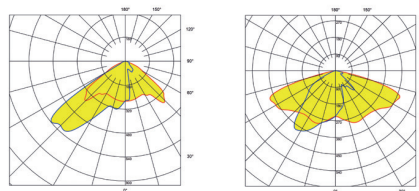

AS

ST

Tillbehör	Art. nr.	E-nr.
Stolpfäste A ø 60 mm	9 554 07	77 622 18
Stolpfäste B ø 60 mm	9 582 12	77 623 14
Väggarms 750 mm	9 582 01	77 623 17
Väggplåt kit	9 554 06	-

Typ	Arm. lm	Art. nr.	E-nr.	Effekt	Yta	Vikt
Pixel LED 4000 AS	4280	7 581 40	77 623 43	35	0,112 m²	5,7
Pixel LED 7000 AS	8330	7 581 42	77 623 44	70	0,112 m²	6,0
Pixel LED 10000 AS	12030	7 581 44	77 623 47	105	0,112 m²	6,2
Pixel LED 13000 AS	16280	7 581 46	77 623 48	140	0,112 m²	6,4

Typ	Arm. lm	Art. nr.	E-nr.	Effekt	Yta	Vikt
Pixel LED 4000 ST	3340	7 581 48	77 623 49	35	0,112 m²	5,7
Pixel LED 7000 ST	6480	7 581 50	77 623 50	67	0,112 m²	6,0
Pixel LED 10000 ST	10430	7 581 52	77 623 53	101	0,112 m²	6,2
Pixel LED 13000 ST	12890	7 581 54	77 623 54	135	0,112 m²	6,4